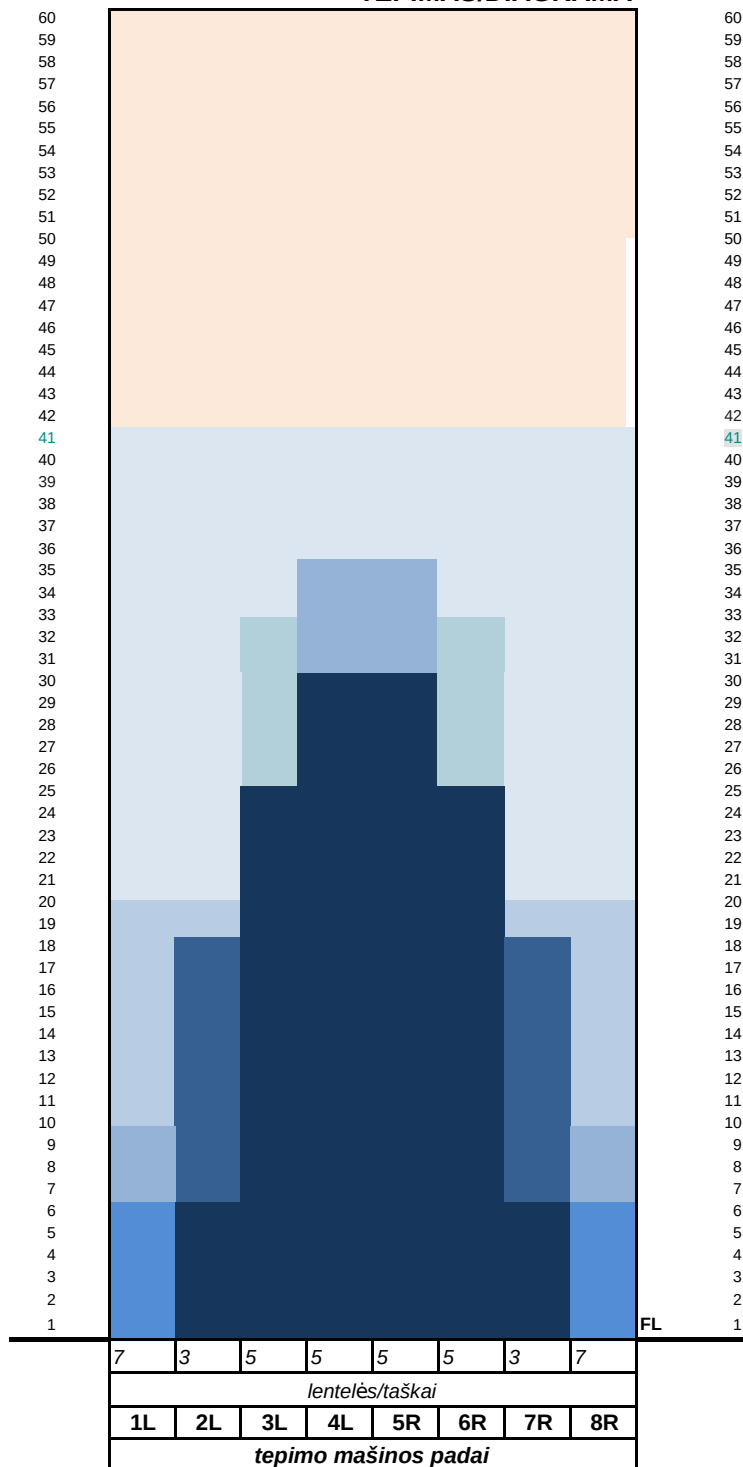

BOWLING ANIMAL 2020

Boulingo klubas „OAZĖ“, Kaunas

TEPIMAS/DIAGRAMA

PROGRAM 4	
clean(1) oil(2) both(3)	3
Simultaneous(1) Separate(2)	1
Change Program	
Start Cleaning Distance	0
Oil only Dust	0
Oil patten Distance (feet)	41
Forward Shift to 2nd Speed	20
Forward Shift to High Speed	36
Forward Oil Pad 8R (feet)	8
Forward Oil Pad 7R (feet)	18
Forward Oil Pad 6R (feet)	33
Forward Oil Pad 5R (feet)	36
Forward Oil Pad 1L (feet)	8
Forward Oil Pad 2L (feet)	18
Forward Oil Pad 3L (feet)	33
Forward Oil Pad 4L (feet)	36
Forward Shift to 2nd Speed	31
Reverse Shift to Low Speed	10
Rev. Oil Pad 8R (feet)	0
Rev. Oil Pad 7R (feet)	6
Rev. Oil Pad 6R (feet)	25
Rev. Oil Pad 5R (feet)	30
Rev. Oil Pad 1L (feet)	0
Rev. Oil Pad 2L (feet)	6
Rev. Oil Pad 3L (feet)	25
Rev. Oil Pad 4L (feet)	30
Takelių plovimo skystis	
Kondicionierius/Tepalas	
Tepimo mašina	
Brunswick Kegel Phoenix C	