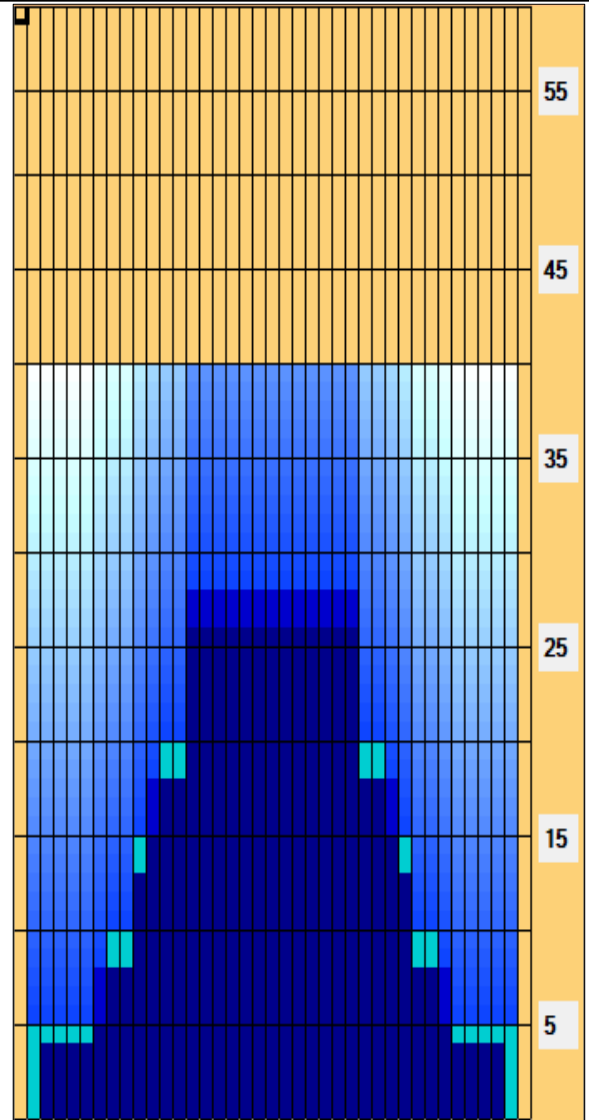

Apollo4bowling

Oil Pattern Distance: 40 Feet **Reverse Brush Drop:** 40 Feet **Oil Per Board:** 50 uL
Forward Oil Total: 13.15 mL **Reverse Oil Total:** 11.05 mL **Volume Oil Total:** 24.2 mL
Forward Boards Crossed: 263 Boards **Reverse Boards Crossed:** 221 Boards **Total Boards Crossed:** 484 Boards

Start	Stop	Loads	Speed	Crossed	Start	End	Feet	T.Oil
1	2L 2R	3	18	111	0.0	5.1	5.1	5550
2	8L 8R	2	18	50	5.1	10.2	5.1	2500
3	10L 10R	2	18	42	10.2	15.3	5.1	2100
4	12L 12R	2	18	34	15.3	20.4	5.1	1700
5	14L 14R	2	22	26	20.4	26.6	6.2	1300
6	2L 2R	0	22	0	26.6	34.0	7.4	0
7	2L 2R	0	26	0	34.0	40.0	6.0	0

Conditioner:
 Type In or Select
 One

 TransferType:
 Type In or Select
 One

- Forward
- Reverse
- Combined
- Buff

Start	Stop	Loads	Speed	Crossed	Start	End	Feet	T.Oil
1	2L 2R	0	26	0	40.0	38.0	-2.0	0
2	2L 2R	0	18	0	38.0	28.0	-10.0	0
3	14L 14R	4	18	52	28.0	17.8	-10.2	2600
4	11L 11R	2	18	38	17.8	12.7	-5.1	1900
5	10L 10R	2	18	42	12.7	7.6	-5.1	2100
6	7L 7R	2	14	54	7.6	3.7	-3.9	2700
7	3L 3R	1	14	35	3.7	1.8	-1.9	1750
8	3L 3R	0	14	0	1.8	0.0	-1.8	0